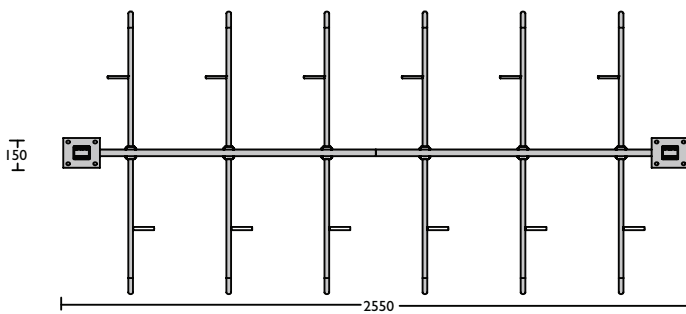

Bicycle Racks > Vertical

Product Range

1300 780 450

BRV12 Post Mount

Space Saver Rack

Post mounted double sided. Versatility of the design allows to park more bikes in allocated area than horizontal racks.

NEW SPACE SAVER RACK

Top View

Front View

Side View

Material Specifications (General)
70 x 70 x 2.5mm Post / 34 x 3mm Beam / 60 x 30 x 2mm Angle
19 OD x 1.2mm Rail / Hot dipped galvanised