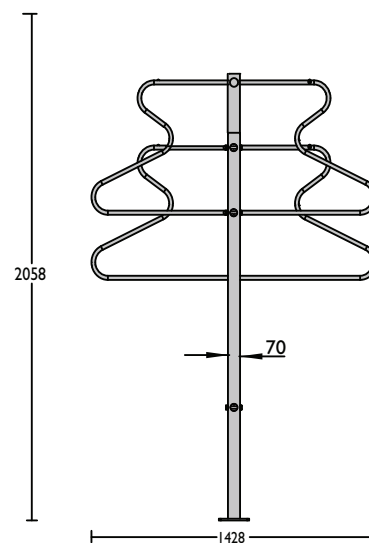

Bicycle Racks > Vertical

Product Range

1300 780 450

BRV12 Post Mount

Space Saver Rack

Post mounted double sided. Versatility of the design allows to park more bikes in allocated area than horizontal racks.

NEW SPACE SAVER RACK

Top View

Front View

Side View

Material Specifications (General)
70 x 70 x 2.5mm Post / 34 x 3mm Beam / 60 x 30 x 2mm Angle
19 OD x 1.2mm Rail / Hot dipped galvanised