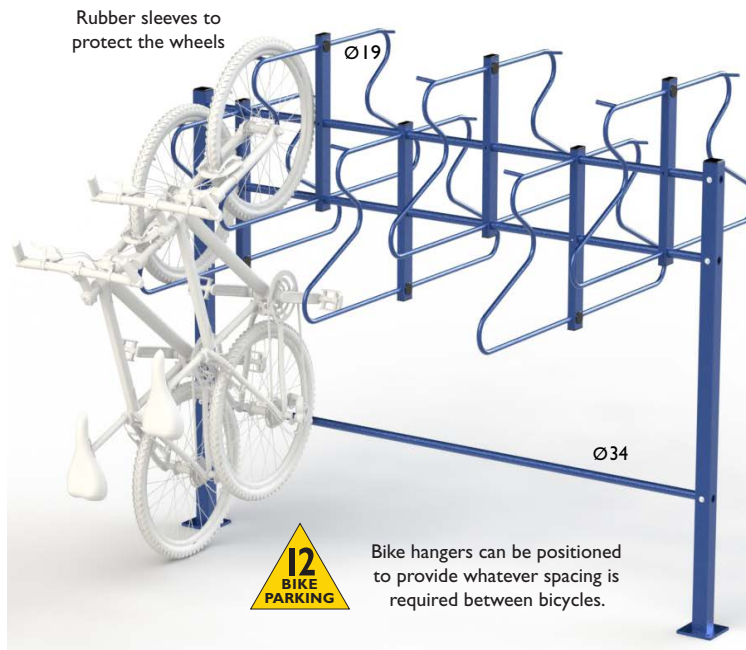

Bicycle Racks > Vertical

Product Range

1300 780 450

BRV12 Post Mount

Space Saver Rack

Post mounted double sided. Versatility of the design allows to park more bikes in allocated area than horizontal racks.

Comes in flat pack for easy assembly onsite & reduced transportation costs.

PLEASE NOTE:
This product comes in galvanised finish as standard. However, it can be powder coated in a range of colours at an additional cost to suit requirements.

NEW SPACE SAVER RACK

Top View

Front View

Side View

Material Specifications (General)
70 x 70 x 2.5mm Post / 34 x 3mm Beam / 60 x 30 x 2mm Angle
19 OD x 1.2mm Rail / Hot dipped galvanised