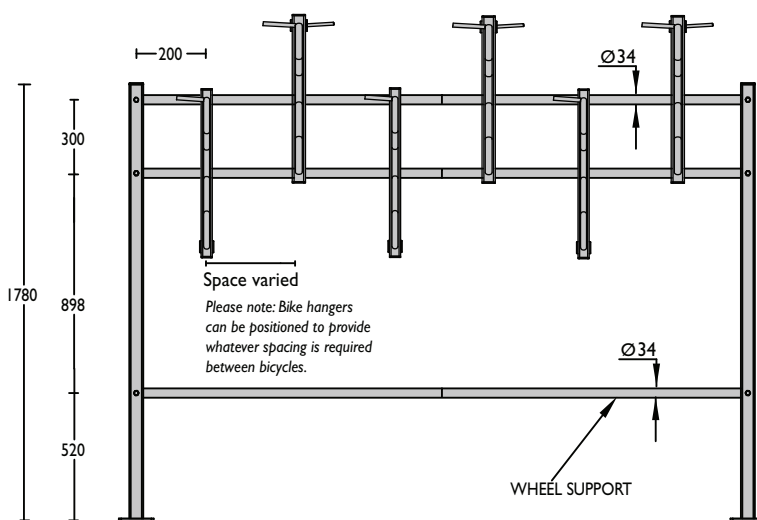

Bicycle Racks > Vertical

Product Range

1300 780 450

BRV12 Post Mount

Space Saver Rack

Post mounted double sided. Versatility of the design allows to park more bikes in allocated area than horizontal racks.

NEW SPACE SAVER RACK

Top View

Front View

Side View

Material Specifications (General)
70 x 70 x 2.5mm Post / 34 x 3mm Beam / 60 x 30 x 2mm Angle
19 OD x 1.2mm Rail / Hot dipped galvanised